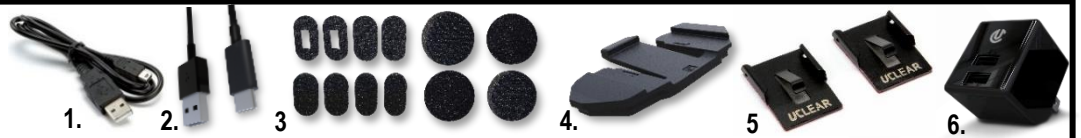

Charging & Mounting Replacement Items